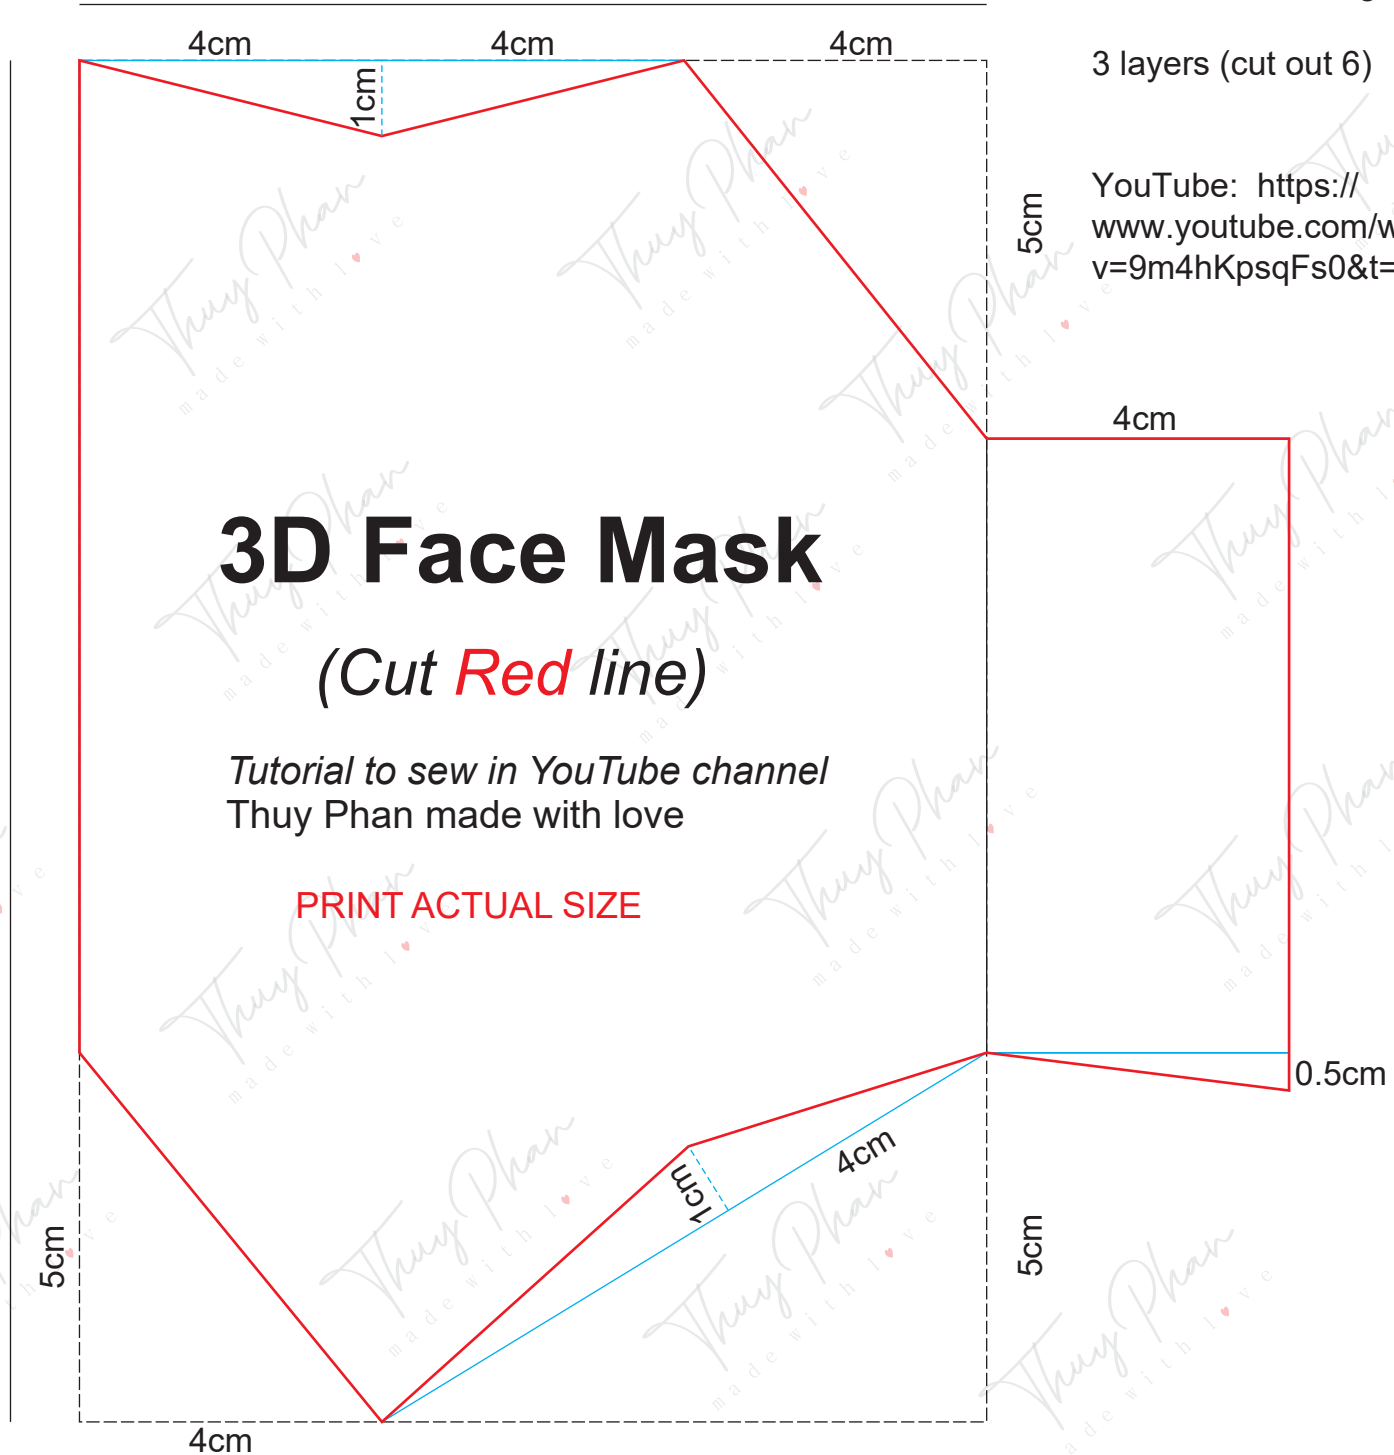

12cm

Print at 100% image

3 layers (cut out 6)

YouTube: <https://www.youtube.com/watch?v=9m4hKpsqFs0&t=11s>

18cm

3D Face Mask

(Cut *Red* line)

Tutorial to sew in YouTube channel
Thuy Phan made with love

PRINT ACTUAL SIZE

4cm

5cm

4cm

4cm

4cm

1cm

5cm

4cm

0.5cm

1cm

4cm

5cm